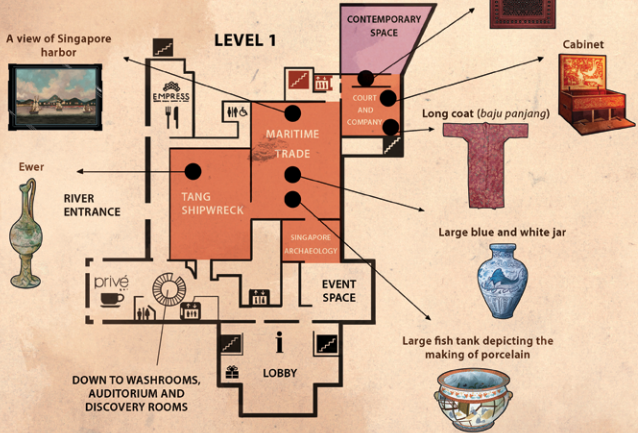

India

China

Vietnam

Singapore

Java Sea

Indonesia

INDIAN OCEAN

# Floor Plan

**Asian Civilisations Museum**  
1 Empress Place, Singapore 179555

**Opening Hours:**

Daily 10am to 7pm Admission to all galleries ends  
Fridays 10am to 9pm 15 minutes before closing time.

*I am a little*