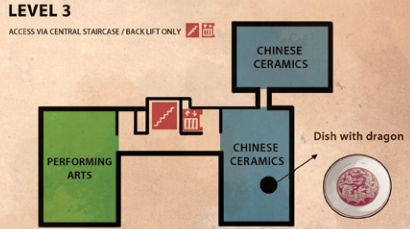

# Floor Plan

**Asian Civilisations Museum**  
1 Empress Place, Singapore 179555

**Opening Hours:**

Daily 10am to 7pm Admission to all galleries ends  
Fridays 10am to 9pm 15 minutes before closing time.

*I am a little*