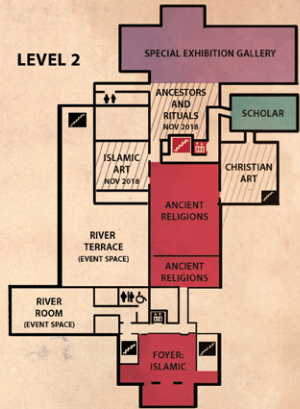

# Floor Plan

**Asian Civilisations Museum**  
1 Empress Place, Singapore 179555

**Opening Hours:**

Daily 10am to 7pm Admission to all galleries ends  
Fridays 10am to 9pm 15 minutes before closing time.

*I am a little*